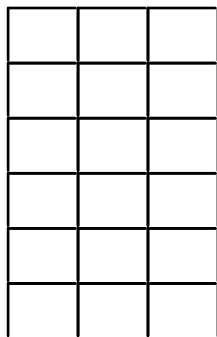

Ukulele Chords

C

G

Am

F

D

Em

Bm

Dm

Bb

G7

Gm