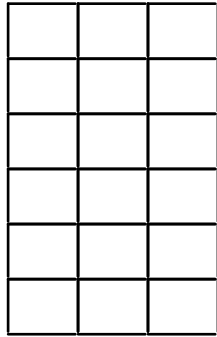

# Ukulele Chords

*C*

*G*

*Am*

*F*

*D*

*Em*

*Bm*