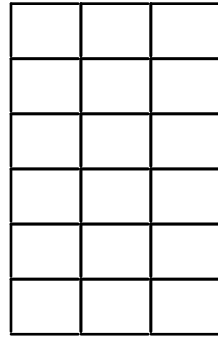

# Ukulele Chords

*C*

*G*

*Am*

*F*

*D*

*Em*

*Bm*